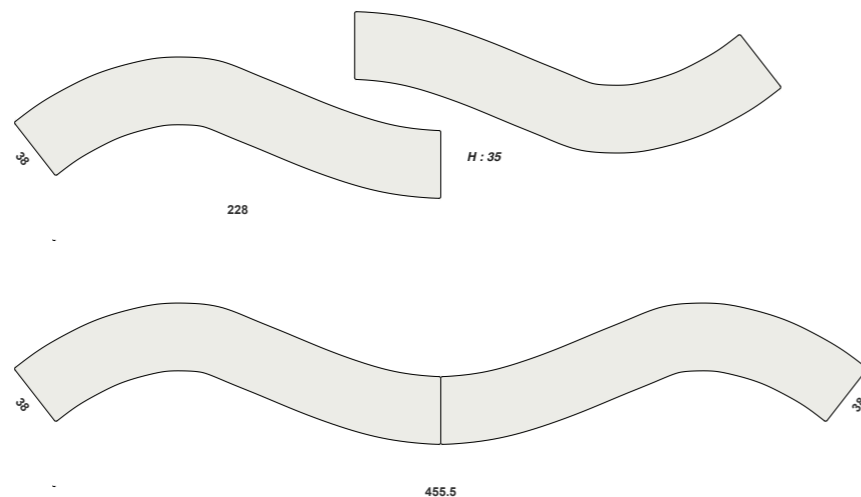

SERPENT

coffee table or bench

L 39 x L 228 x H35 cm

Mahogany or oak solid wood - natural varnish. Matte and glossy lacquered top