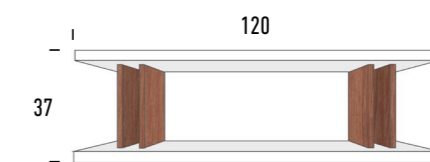

BABYLONE 2

bookcase

L 157 l 30 H220 cm
Others sizes on request

Mahogany or oak solid wood - natural varnish. Matte and glossy lacquered wood

BABYLONE 3

shelf - wall mounting

L 220 l 30 H37 cm
Others sizes on request

Mahogany or oak solid wood - natural varnish. Matte and glossy lacquered wood

BABYLONE 4

shelf - wall mounting

L 120 l 30 H37 cm
Others sizes on request

Mahogany or oak solid wood - natural varnish. Matte and glossy lacquered wood

RIO
desk

l 76 x L 230 x H70 cm

Mahogany or oak solid wood - natural varnish. Matte and glossy lacquered

NEBULA
side board

l 46 x L 200 x H75 cm
Others sizes on request

Wood veneer on request. Marble top
Matte and glossy lacquered