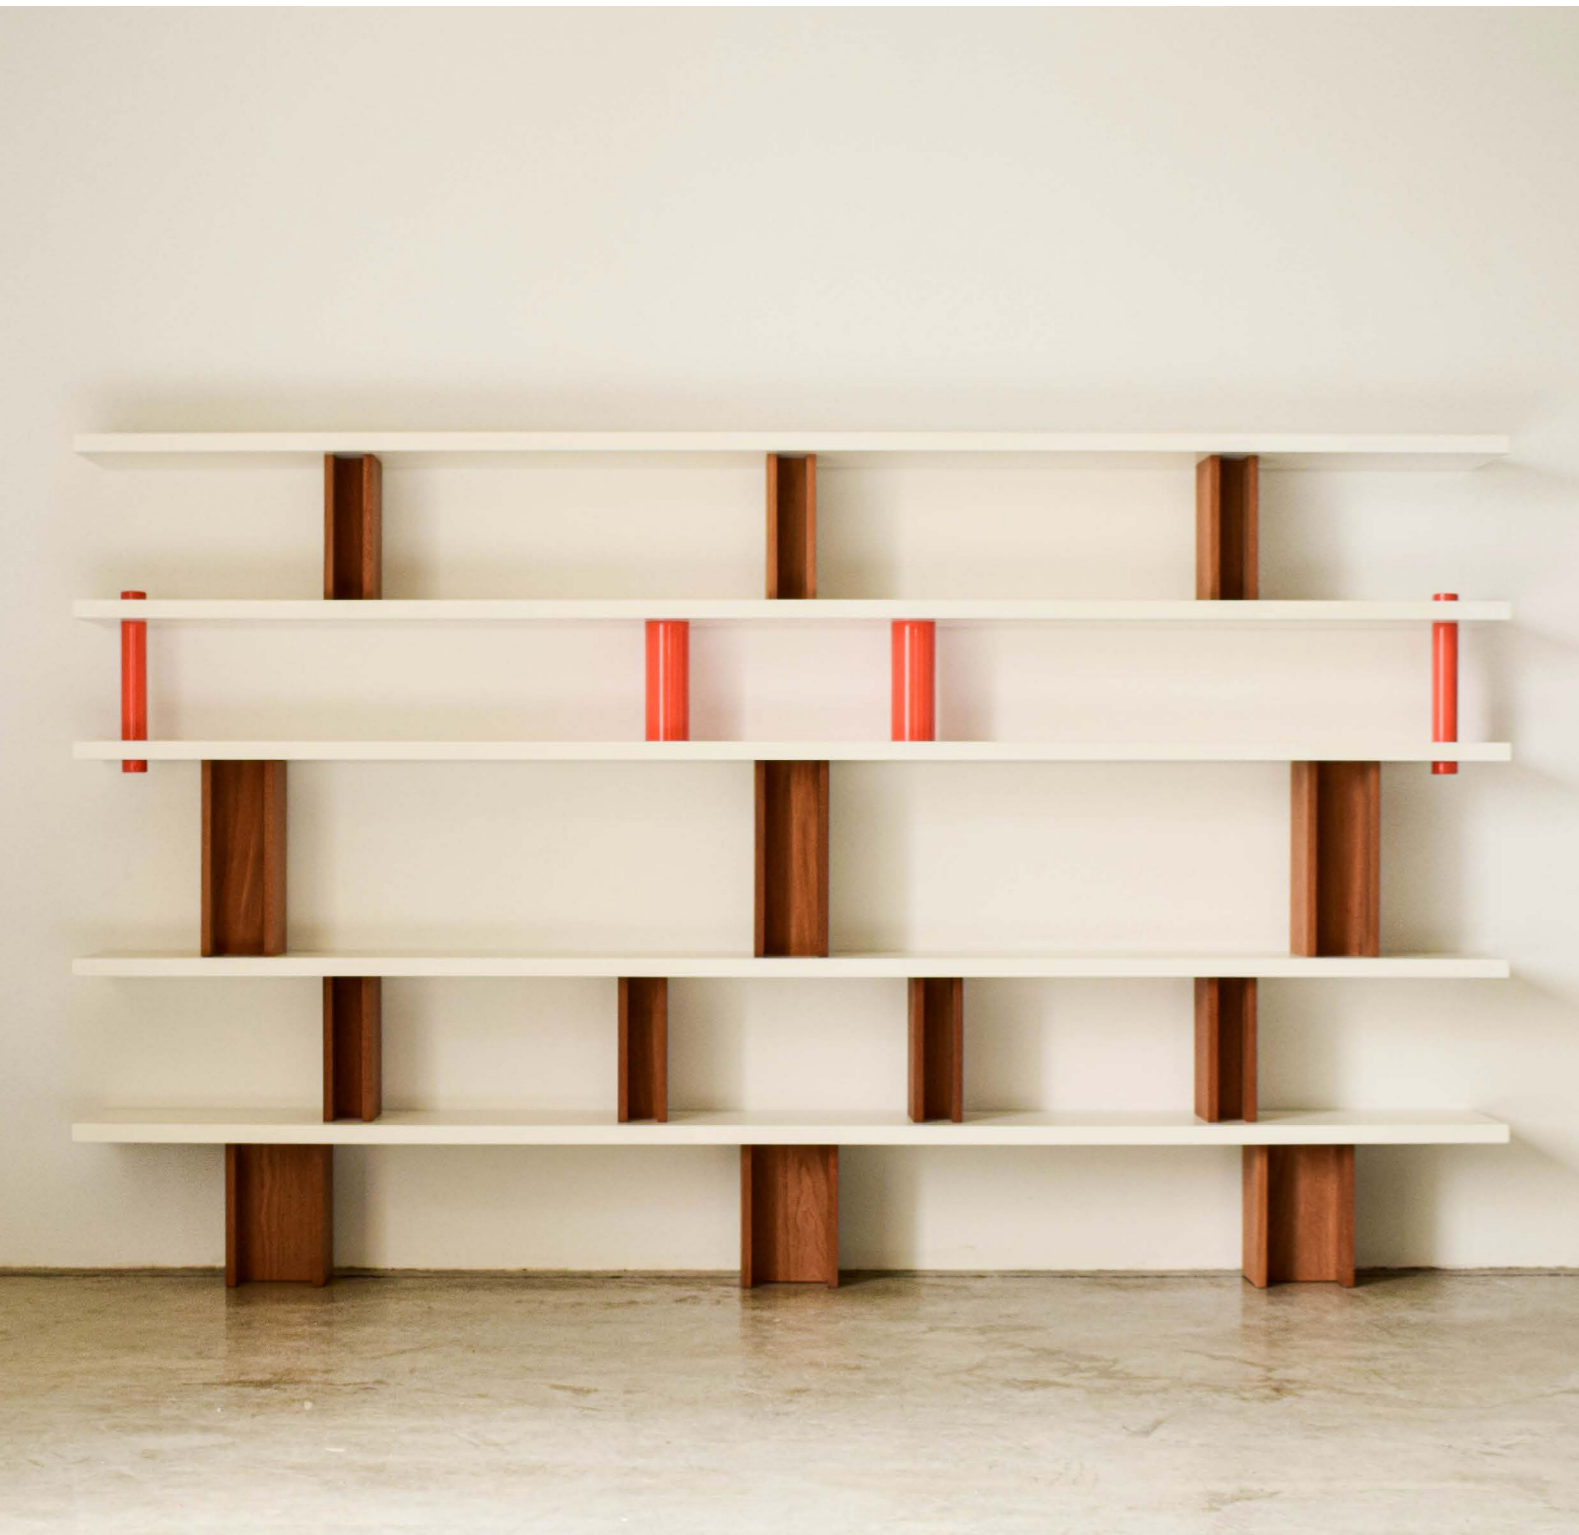

rio

Coffee and side table

T 240

Table

Solid wood dining table whose top is placed on rectangular drilled to support a free from holding beam.

D DESK

Desk

This piece is a composition of a console and a table. Curved shapes and flexibility of layout are the real assets of this piece. The Double Desk is an ode to colour perched on its tubular legs.

AA
Side table

Small square or rectangular table with solid wood frame and gloss or mat lacquered top. A limited edition is offered in collaboration with the artist Aymen Mbarki, who drew oil paintings on terracotta tiles.

Gabes

Modular sofa

Modular sofa in solid wood with rounded edges carried by two rectangular legs. Recommended with this incredible yellow textile.

Babylone is a set of two bookcases and two shelves punctuated by racks resting on cylindrical and U-shaped supports. Babylone represents two repeated support models, offering a design with no beginning and no end. Its modular approach, characterized by two distinct support models, allows for seamless integration and endless possibilities for customization.

BABYLONE

Book shelf

SERPENT

Coffee table and could be a bench

Coffee table that comes in two pieces. With its original curves and shape, you can create multiple styles and layouts. Serpent can be used as a bench.