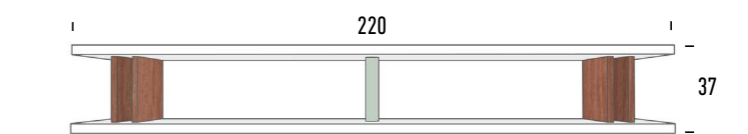

SERPENT

coffee table or bench

L 39 x L 228 x H35 cm

Mahogany or oak solid wood - natural varnish. Matte and glossy lacquered top

BABYLONE 1

bookcase

L 290 l 30 H172,5 cm
Others sizes on request

Mahogany or oak solid wood - natural varnish. Matte and glossy lacquered wood

BABYLONE 2

bookcase

L 157 l 30 H220 cm
Others sizes on request

Mahogany or oak solid wood - natural varnish. Matte and glossy lacquered wood

BABYLONE 3

shelf - wall mounting

L 220 l 30 H37 cm
Others sizes on request

Mahogany or oak solid wood - natural varnish. Matte and glossy lacquered wood

BABYLONE 4

shelf - wall mounting

L 120 l 30 H37 cm
Others sizes on request

Mahogany or oak solid wood - natural varnish. Matte and glossy lacquered wood

RIO
desk

l 76 x L 230 x H70 cm

Mahogany or oak solid wood - natural varnish. Matte and glossy lacquered

NEBULA
side board

l 46 x L 200 x H75 cm
Others sizes on request

Wood veneer on request. Marble top
Matte and glossy lacquered