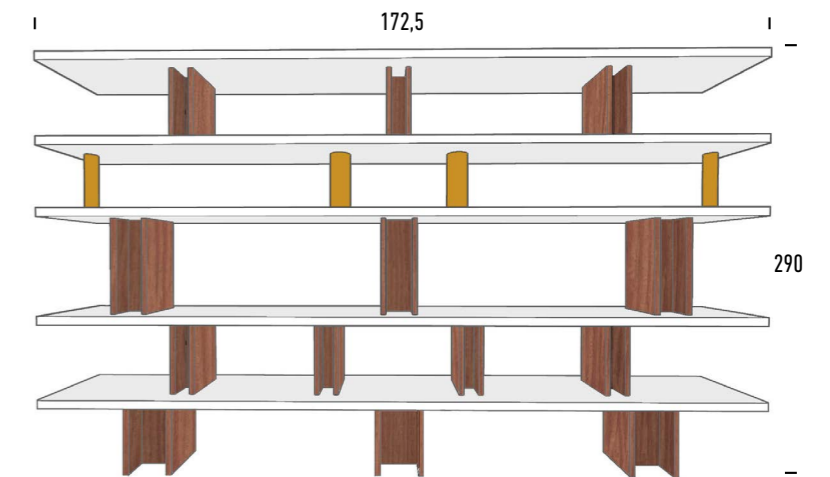

Matte and glossy lacquered wood

AA

side table

Square l 45 x L 45 x H35 cm
Rectangular l 45 x L 134 x H35 cm

Mahogany or oak solid wood - natural varnish. Matte and glossy lacquered top
Limited edition with terracota tiles oil painted by the artist Aymen Mbarki.

SERPENT

coffee table or bench

L 39 x L 228 x H35 cm

Mahogany or oak solid wood - natural varnish. Matte and glossy lacquered top

BABYLONE 1

bookcase

L 290 l 30 H172,5 cm
Others sizes on request

Mahogany or oak solid wood - natural varnish. Matte and glossy lacquered wood

BABYLONE 2

bookcase

L 157 l 30 H220 cm
Others sizes on request

Mahogany or oak solid wood - natural varnish. Matte and glossy lacquered wood

BABYLONE 3

shelf - wall mounting

L 220 l 30 H37 cm
Others sizes on request