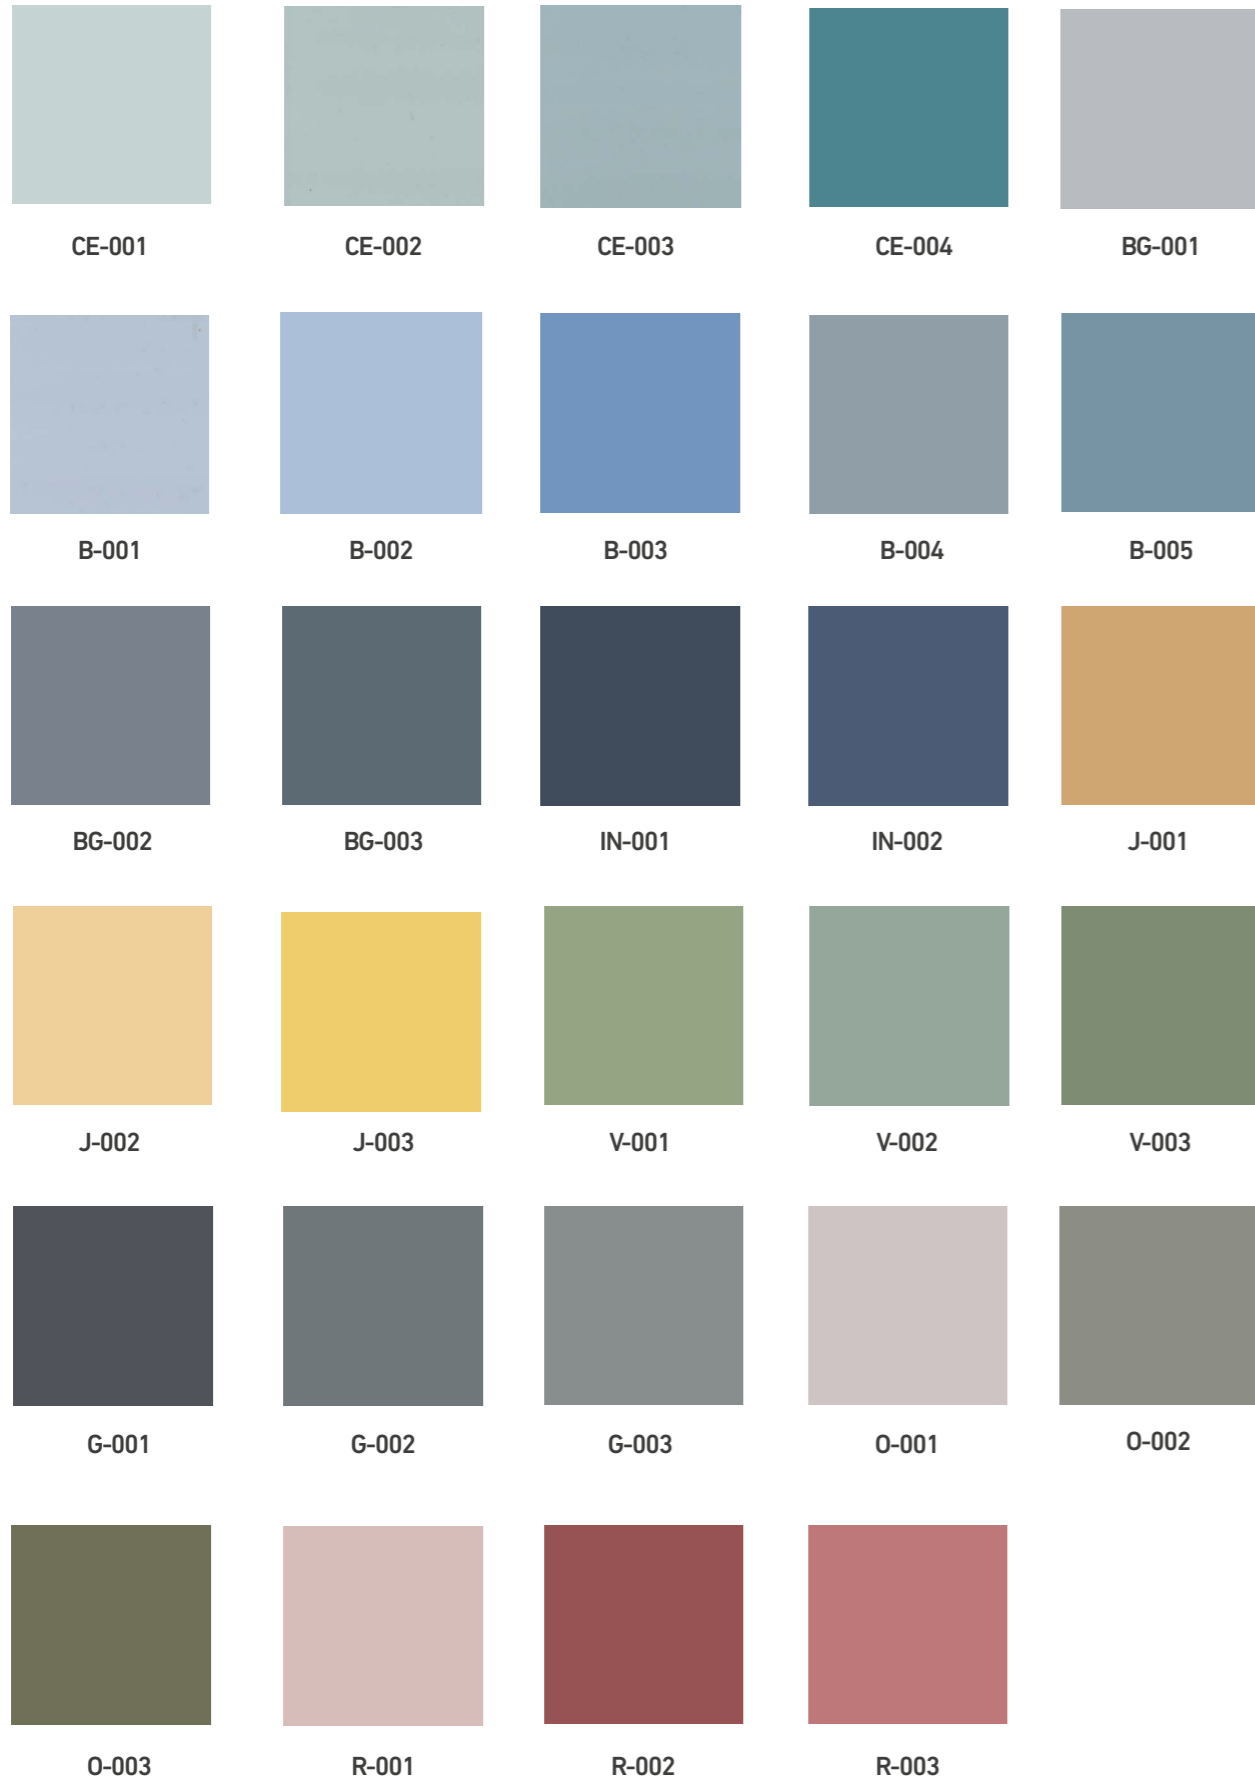

Wood veneer on request. Marble top
Matte and glossy lacquered

PRAIRIE KITCHEN
modular kitchen

l 46 x L 200 x H75 cm
Others sizes on request

Wood veneer on request. Marble top
Matte and glossy lacquered

Colors