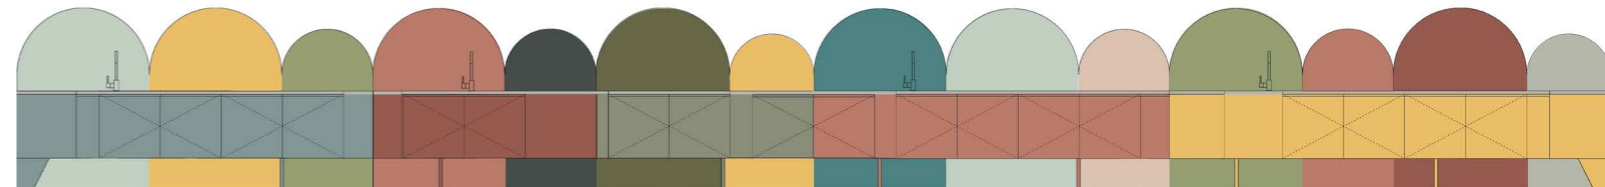

PRAIRIE KITCHEN
modular kitchen

l 46 x L 200 x H75 cm
Others sizes on request

Wood veneer on request. Marble top
Matte and glossy lacquered