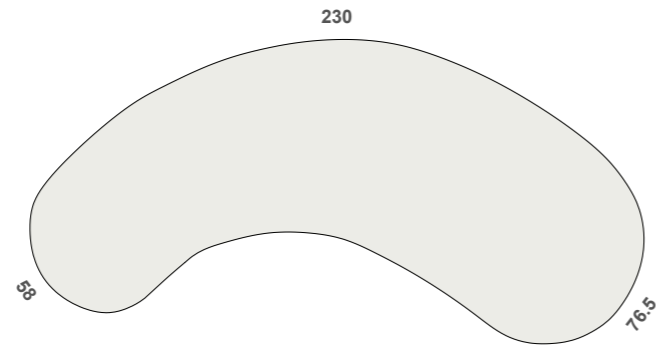

Mahogany or oak solid wood - natural varnish. Matte and glossy lacquered wood

BABYLONE 4

shelf - wall mounting

L 120 l 30 H37 cm
Others sizes on request

Mahogany or oak solid wood - natural varnish. Matte and glossy lacquered wood

RIO
desk

l 76 x L 230 x H70 cm

Mahogany or oak solid wood - natural varnish. Matte and glossy lacquered

NEBULA
side board

l 46 x L 200 x H75 cm
Others sizes on request

Wood veneer on request. Marble top
Matte and glossy lacquered

RIO FAMILY

coffee and side table

Large table : l 41 x L 165 x H35 cm
Small table : l 50 x L 73 x H40 cm

Mahogany or oak solid wood - natural varnish. Matte and glossy lacquered

GABES

modular sofa

l 46 x L 200 x H75 cm
Others sizes on request