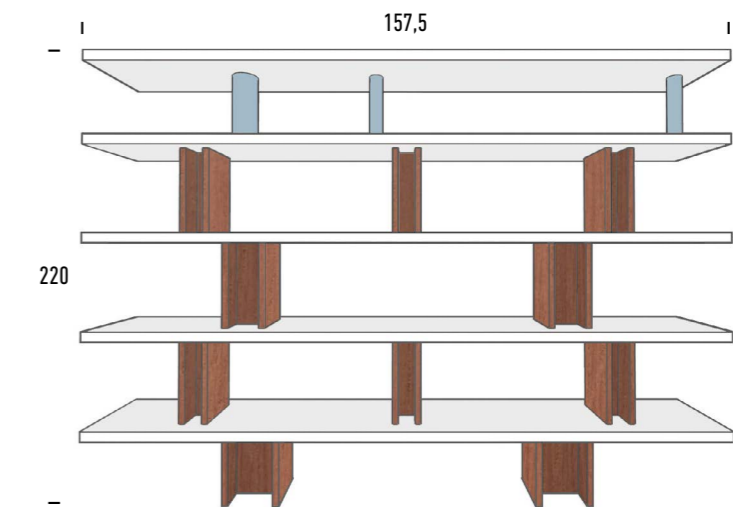

Matte and glossy lacquered wood

AA

side table

Square l 45 x L 45 x H35 cm
Rectangular l 45 x L 134 x H35 cm

Mahogany or oak solid wood - natural varnish. Matte and glossy lacquered top
Limited edition with terracota tiles oil painted by the artist Aymen Mbarki.

SERPENT

coffee table or bench

L 39 x L 228 x H35 cm

Mahogany or oak solid wood - natural varnish. Matte and glossy lacquered top

BABYLONE 1

bookcase

L 290 l 30 H172,5 cm
Others sizes on request

Mahogany or oak solid wood - natural varnish. Matte and glossy lacquered wood

BABYLONE 2

bookcase

L 157 l 30 H220 cm
Others sizes on request

Mahogany or oak solid wood - natural varnish. Matte and glossy lacquered wood

BABYLONE 3

shelf - wall mounting

L 220 l 30 H37 cm
Others sizes on request