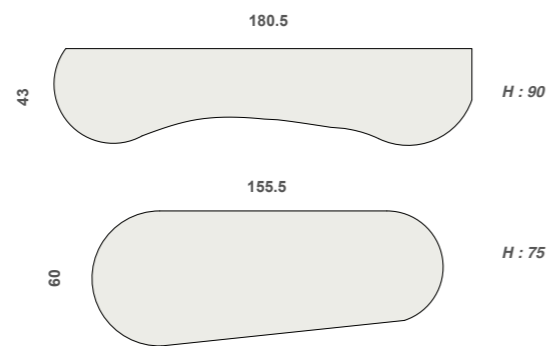

Details and Finishes

T240 table

L 90 x L 240 x H70 cm
Others sizes on request

Mahogany or oak solid wood - natural varnish. Matte and glossy lacquered wood

D DESK

console and table combination

Upper top
L 185 l 43 H90 cm
Lower top
L 155 l 60 H70 cm

Matte and glossy lacquered wood

AA

side table

Square l 45 x L 45 x H35 cm
Rectangular l 45 x L 134 x H35 cm

Mahogany or oak solid wood - natural varnish. Matte and glossy lacquered top
Limited edition with terracota tiles oil painted by the artist Aymen Mbarki.