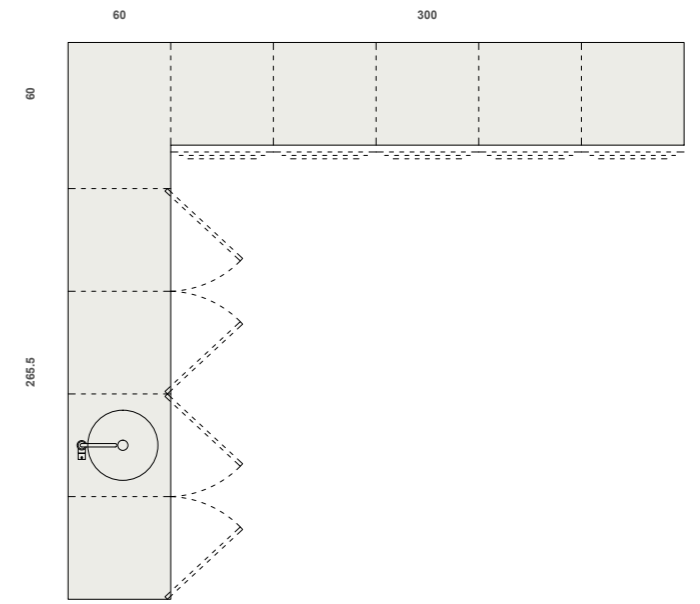

PRAIRIE KITCHEN
modular kitchen

l 46 x L 200 x H75 cm
Others sizes on request

Wood veneer on request. Marble top
Matte and glossy lacquered