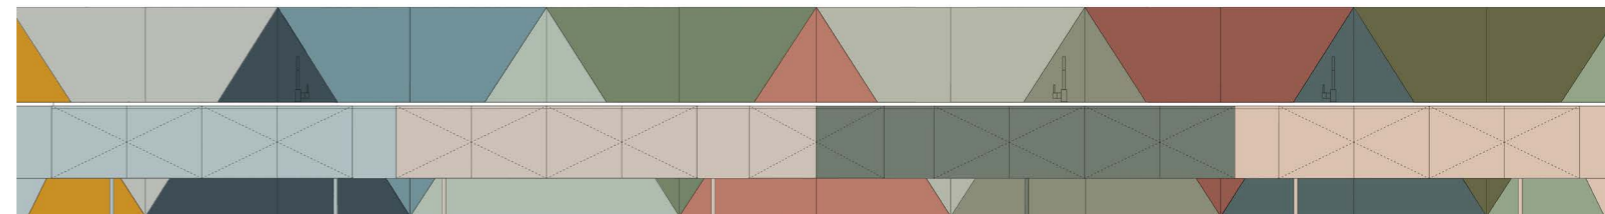

PRAIRIE KITCHEN
modular kitchen

l 46 x L 200 x H75 cm
Others sizes on request

Wood veneer on request. Marble top
Matte and glossy lacquered