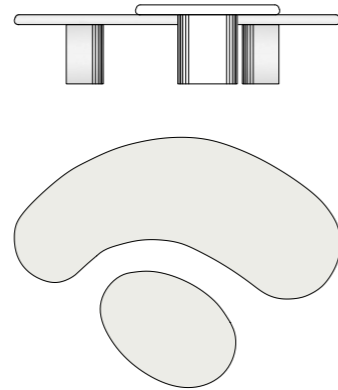

Mahogany or oak solid wood - natural varnish. Matte and glossy lacquered wood

BABYLONE 4

shelf - wall mounting

L 120 l 30 H37 cm
Others sizes on request

Mahogany or oak solid wood - natural varnish. Matte and glossy lacquered wood

RIO
desk

l 76 x L 230 x H70 cm

Mahogany or oak solid wood - natural varnish. Matte and glossy lacquered

NEBULA
side board

l 46 x L 200 x H75 cm
Others sizes on request

Wood veneer on request. Marble top
Matte and glossy lacquered

RIO FAMILY

coffee and side table

Large table : l 41 x L 165 x H35 cm
Small table : l 50 x L 73 x H40 cm

Mahogany or oak solid wood - natural varnish. Matte and glossy lacquered

GABES

modular sofa

l 46 x L 200 x H75 cm
Others sizes on request