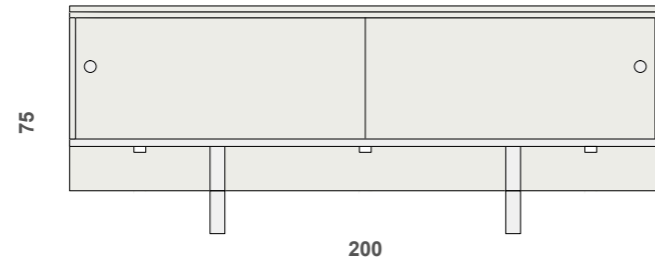

RIO
desk

l 76 x L 230 x H70 cm

Mahogany or oak solid wood - natural varnish. Matte and glossy lacquered

NEBULA
side board

l 46 x L 200 x H75 cm
Others sizes on request

Wood veneer on request. Marble top
Matte and glossy lacquered

RIO FAMILY

coffee and side table

Large table : l 41 x L 165 x H35 cm
Small table : l 50 x L 73 x H40 cm

Mahogany or oak solid wood - natural varnish. Matte and glossy lacquered

GABES

modular sofa

l 46 x L 200 x H75 cm
Others sizes on request