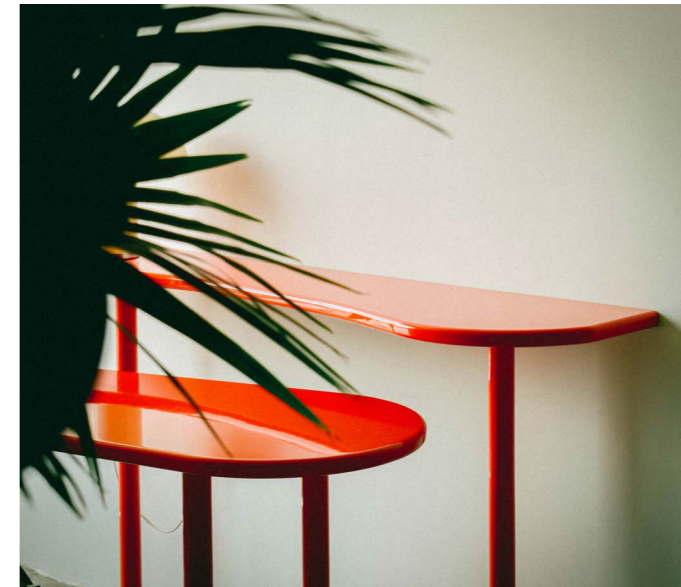

rio

Coffee and side table

T 240

Table

Solid wood dining table whose top is placed on rectangular drilled to support a free from holding beam.

D DESK

Desk

This piece is a composition of a console and a table. Curved shapes and flexibility of layout are the real assets of this piece. The Double Desk is an ode to colour perched on its tubular legs.

AA
Side table

Small square or rectangular table with solid wood frame and gloss or mat lacquered top. A limited edition is offered in collaboration with the artist Aymen Mbarki, who drew oil paintings on terracotta tiles.

Gabes

Modular sofa

Modular sofa in solid wood with rounded edges carried by two rectangular legs. Recommended with this incredible yellow textile.

Babylone is a set of two bookcases and two shelves punctuated by racks resting on cylindrical and U-shaped supports. Babylone represents two repeated support models, offering a design with no beginning and no end. Its modular approach, characterized by two distinct support models, allows for seamless integration and endless possibilities for customization.

BABYLONE

Book shelf

SERPENT

Coffee table and could be a bench

Coffee table that comes in two pieces. With its original curves and shape, you can create multiple styles and layouts. Serpent can be used as a bench.