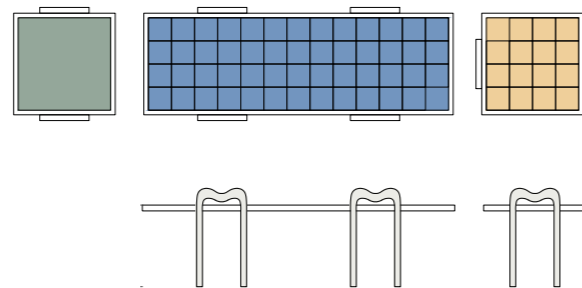

Matte and glossy lacquered wood

AA

side table

Square l 45 x L 45 x H35 cm
Rectangular l 45 x L 134 x H35 cm

Mahogany or oak solid wood - natural varnish. Matte and glossy lacquered top
Limited edition with terracota tiles oil painted by the artist Aymen Mbarki.

SERPENT

coffee table or bench

L 39 x L 228 x H35 cm

Mahogany or oak solid wood - natural varnish. Matte and glossy lacquered top

BABYLONE 1

bookcase

L 290 l 30 H172,5 cm
Others sizes on request

Mahogany or oak solid wood - natural varnish. Matte and glossy lacquered wood