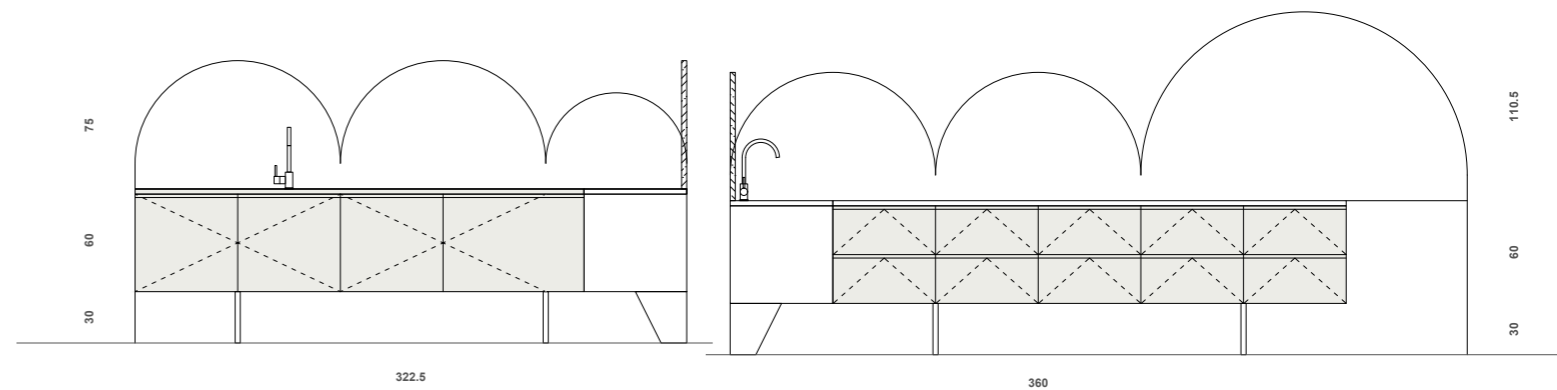

PRAIRIE KITCHEN
modular kitchen

l 46 x L 200 x H75 cm
Others sizes on request

Wood veneer on request. Marble top
Matte and glossy lacquered