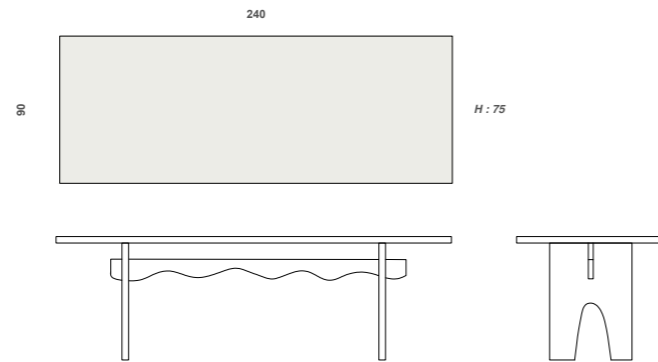

NEBULA

Sideboard

This sideboard composed of two large compartments closed by sliding panels and a series of base drawers. the interplay between wood and white transcends the structure of the buffet.

PRAIRIE **the impossible** **kitchen**

Details and Finishes

T240 table

L 90 x L 240 x H70 cm
Others sizes on request

Mahogany or oak solid wood - natural varnish. Matte and glossy lacquered wood

D DESK

console and table combination

Upper top
L 185 l 43 H90 cm
Lower top
L 155 l 60 H70 cm

Matte and glossy lacquered wood

AA

side table

Square l 45 x L 45 x H35 cm
Rectangular l 45 x L 134 x H35 cm

Mahogany or oak solid wood - natural varnish. Matte and glossy lacquered top
Limited edition with terracota tiles oil painted by the artist Aymen Mbarki.