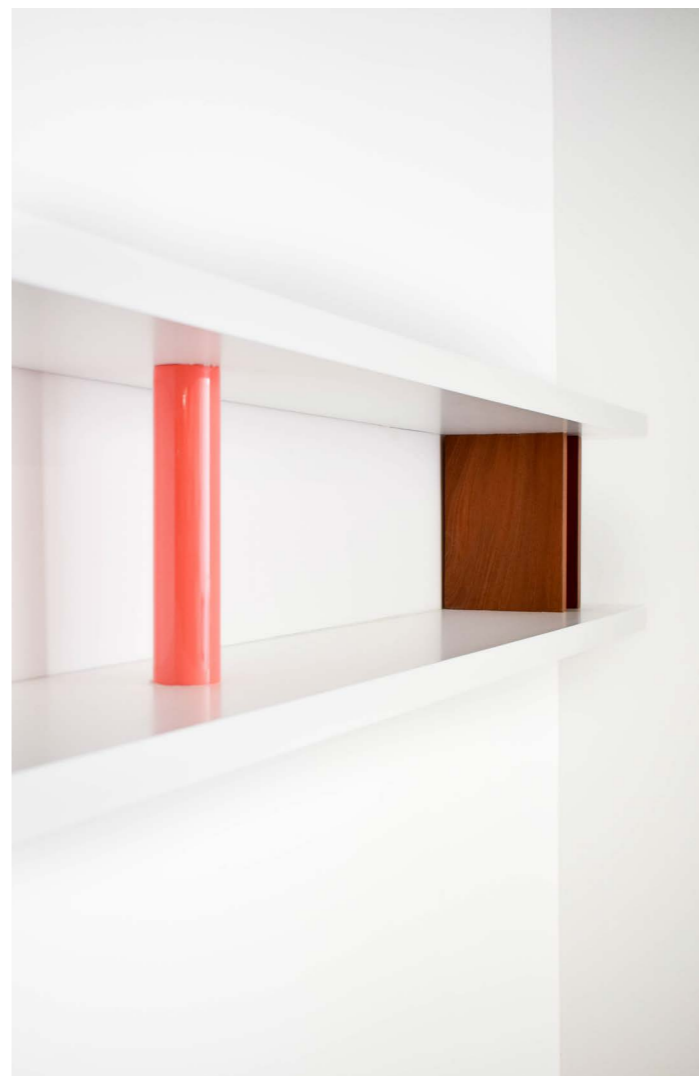

rio

Coffee and side table

T 240

Table

Solid wood dining table whose top is placed on rectangular drilled to support a free from holding beam.

D DESK

Desk

This piece is a composition of a console and a table. Curved shapes and flexibility of layout are the real assets of this piece. The Double Desk is an ode to colour perched on its tubular legs.

AA
Side table

Small square or rectangular table with solid wood frame and gloss or mat lacquered top. A limited edition is offered in collaboration with the artist Aymen Mbarki, who drew oil paintings on terracotta tiles.

Gabes

Modular sofa

Modular sofa in solid wood with rounded edges carried by two rectangular legs. Recommended with this incredible yellow textile.

Babylone is a set of two bookcases and two shelves punctuated by racks resting on cylindrical and U-shaped supports. Babylone represents two repeated support models, offering a design with no beginning and no end. Its modular approach, characterized by two distinct support models, allows for seamless integration and endless possibilities for customization.

BABYLONE

Book shelf

SERPENT

Coffee table and could be a bench

Coffee table that comes in two pieces. With its original curves and shape, you can create multiple styles and layouts. Serpent can be used as a bench.