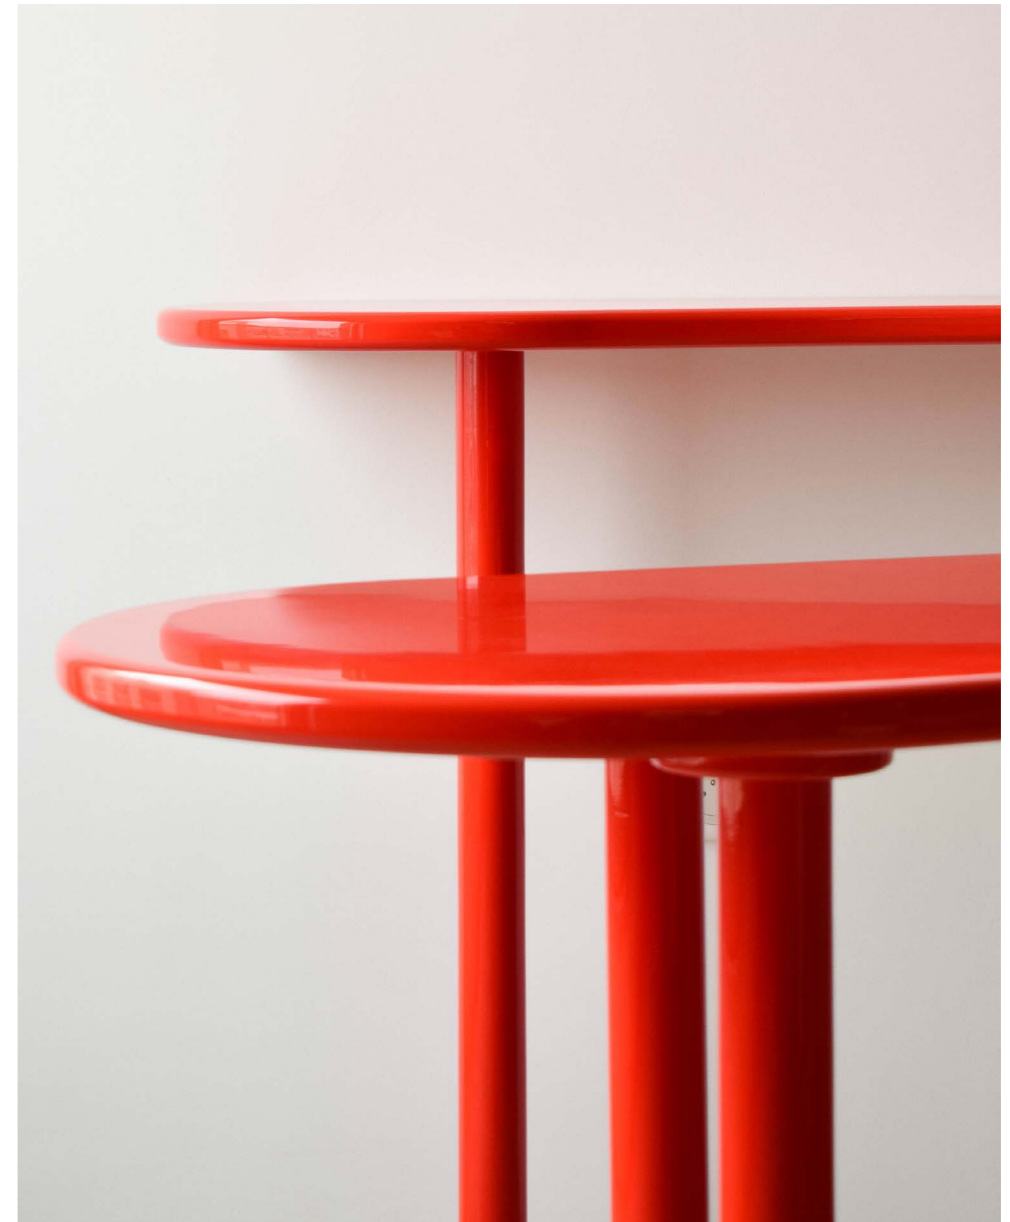

Furniture designed by Chacha Atallah, architect.
Born and live in Tunis.

RIO

Desk

Piece inspired by the bay of Rio de Janeiro and based on a free hand drawing. The desk is resting on rectangular legs with round edges and equipped with wooden zippered drawers.

rio

Coffee and side table

T 240

Table

Solid wood dining table whose top is placed on rectangular drilled to support a free from holding beam.

D DESK

Desk

This piece is a composition of a console and a table. Curved shapes and flexibility of layout are the real assets of this piece. The Double Desk is an ode to colour perched on its tubular legs.

AA
Side table

Small square or rectangular table with solid wood frame and gloss or mat lacquered top. A limited edition is offered in collaboration with the artist Aymen Mbarki, who drew oil paintings on terracotta tiles.

Gabes

Modular sofa

Modular sofa in solid wood with rounded edges carried by two rectangular legs. Recommended with this incredible yellow textile.

Babylone is a set of two bookcases and two shelves punctuated by racks resting on cylindrical and U-shaped supports. Babylone represents two repeated support models, offering a design with no beginning and no end. Its modular approach, characterized by two distinct support models, allows for seamless integration and endless possibilities for customization.