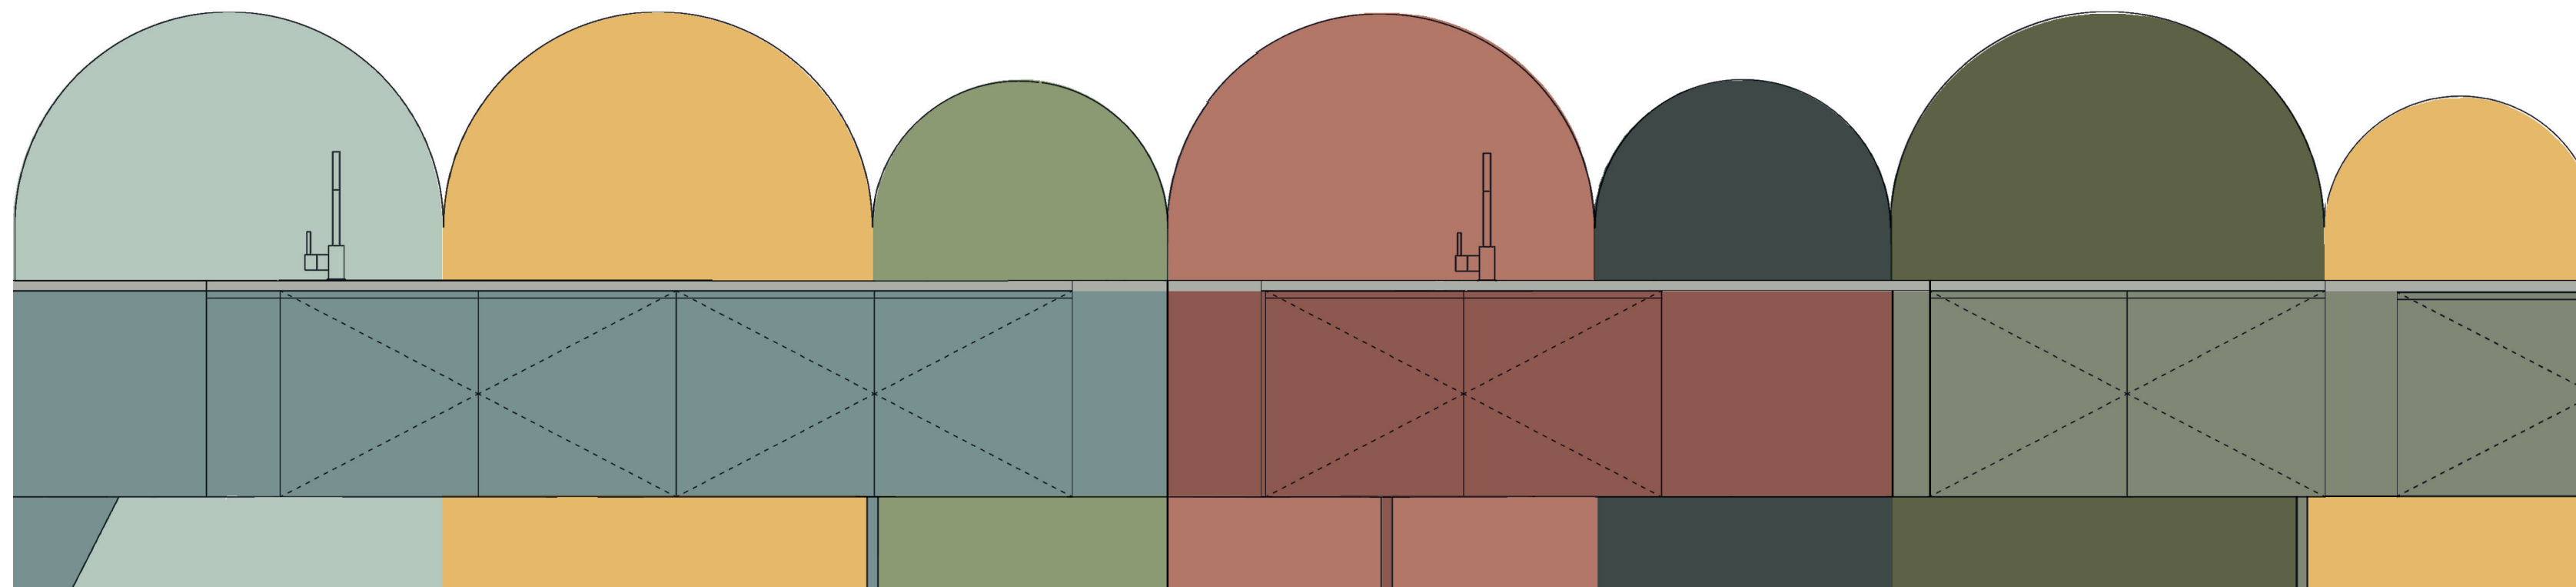

YOU COMPOSE

THE SHAPE

THE COLOR

YOU ADD ...

THE SINK

THE APPLIANCES

AND MORE ...

DESCRIPTION

This modular kitchen lets you create a furniture that's just like you, from the size to the color to the accessories ...

Its geometrically shaped working plans, circular or triangular, and its feet give the kitchen a singular originality. Prairie blends harmoniously into your space, whether it's an open-plan kitchen, a corridor kitchen or a closed kitchen.

Prairie is much more than just a practical room, it becomes the center of a daily routine and a way of life. It's the kitchen as furniture.

DIMENSIONS

The kitchen is 90 cm high and 60 cm deep and is made to measure. The kitchen features standard cabinet sizes of 90 cm, 60 cm and 45 cm and a standard depth of 56 cm.

WORKING PLAN

For the working plan we use CORIAN® (composite materials brand) that can be painted in the color of your choice.

ACCESSORIES

The kitchen features drawer storage, a planter and integrated sockets. Appliances, sinks and faucets are the customer's choice and responsibility.