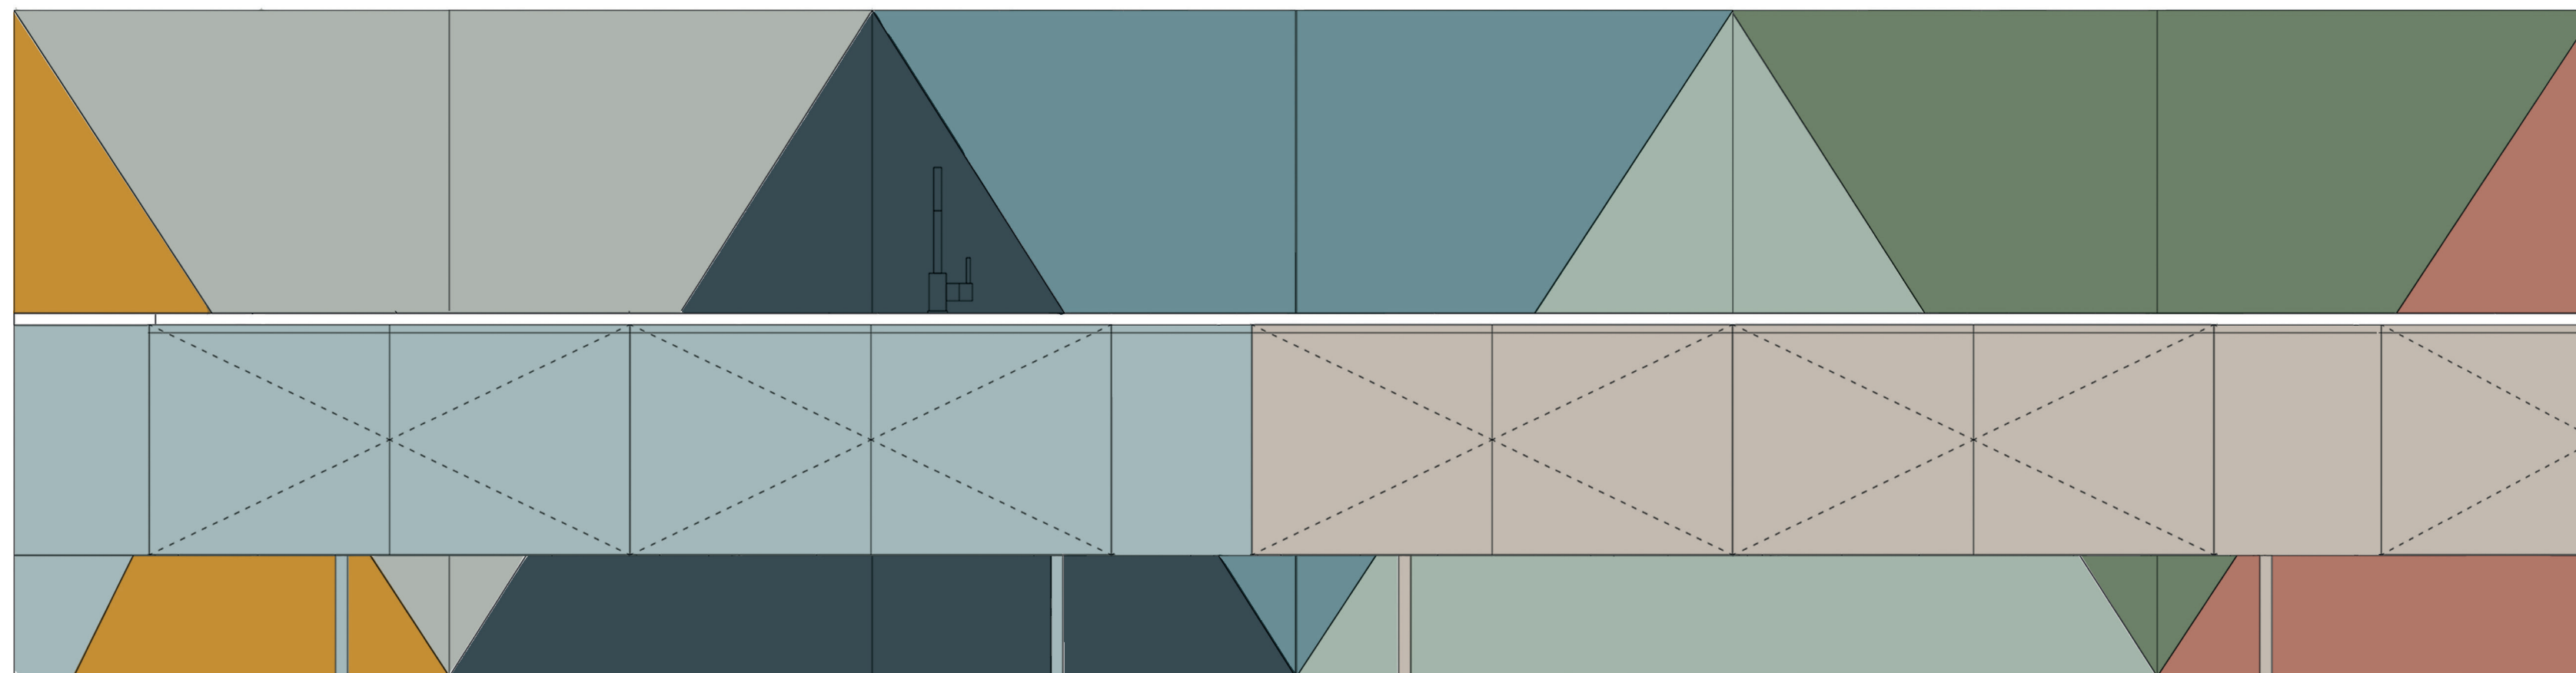

C O L O R S

N°22	N°27	N°30	N°34
N°81	N°82	N°85	N°84
N°93	N°223	N°229	N°231
N°42	N°47	N°64	N°29
N°86	N°88	N°89	N°91
N°236	N°237	N°281	N°287
N°288	N°289	N°292	N°298
N°299	F1.50.55	C3.41.53	C5.56.43

COOKING , EATING , GATHERING , LAUGHING , SHARING , SAVORING , EXCHANGING , TASTING , MEETING

BARDO COLLECTIONS

KITCHEN
PRAIRIE

2024

Chacha ATALLAH